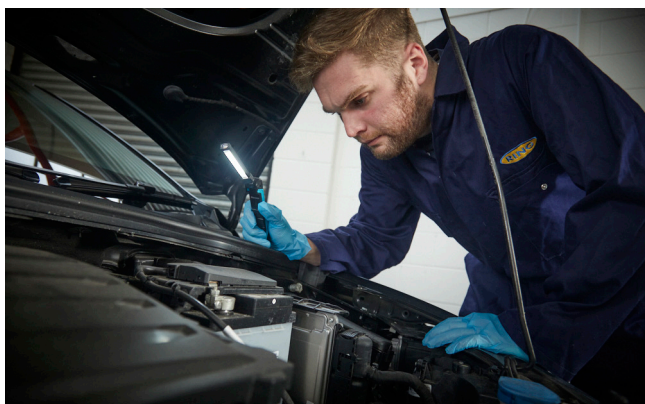

- **Battery Powered (AAA Batteries)**

- **Magnet on base for hands free working**

Specifications

Product Code	RIL85
Light Output	200 Lumens (High) 100 Lumens (Low) 50 Lumens (Torch)
Battery	3 x AAA (Included)
Operating Time	5h (Battery dependent)
Product Dimensions	H285 x W23 x D29mm
Weight	72g
Case Quantity	16 x 1 (CDU)
Outer Case Quantity	16 x 4
Barcode	5055175247397 ITF: 05055175326689

Ring Automotive Limited . Gelderd Road, Leeds, LS12 6NA United Kingdom

Telephone +44 (0)113 213 2000 . Fax +44 (0)113 231 0266

Email autosales@ringautomotive.com . www.ringautomotive.com

/ringautomotive

CAT1505