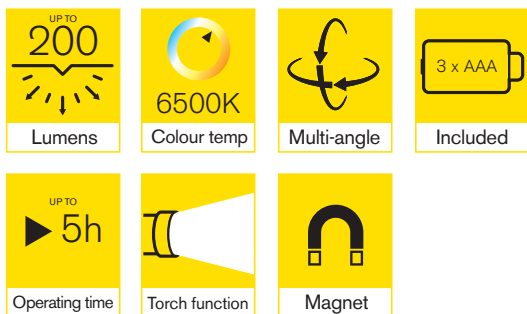

Twist & Flex Slim LED Pocket Inspection Lamp

Light up anywhere with the Slim LED Pocket Inspection Lamp. This battery powered 200 lumen inspection lamp is perfect for work on vehicles or DIY around the home.

Ideal for hands-free work this inspection lamp features a magnet on the base, 180° flex and 360° rotation.

Available as a space-efficient merchandised unit of 16.

- **Pocket Sized LED Inspection Lamp**

200 lumens for a bright light

- **Three Light modes**

High lumens, low lumens and torch

- **Multi Angle Light**

180° flex and 360° rotation

- **Battery Powered (AAA Batteries)**

- **Magnet on base for hands free working**

Specifications

Product Code	RIL85
Light Output	200 Lumens (High) 100 Lumens (Low) 50 Lumens (Torch)
Battery	3 x AAA (Included)
Operating Time	5h (Battery dependent)
Product Dimensions	H285 x W23 x D29mm
Weight	72g
Case Quantity	16 x 1 (CDU)
Outer Case Quantity	16 x 4
Barcode	5055175247397 ITF: 05055175326689